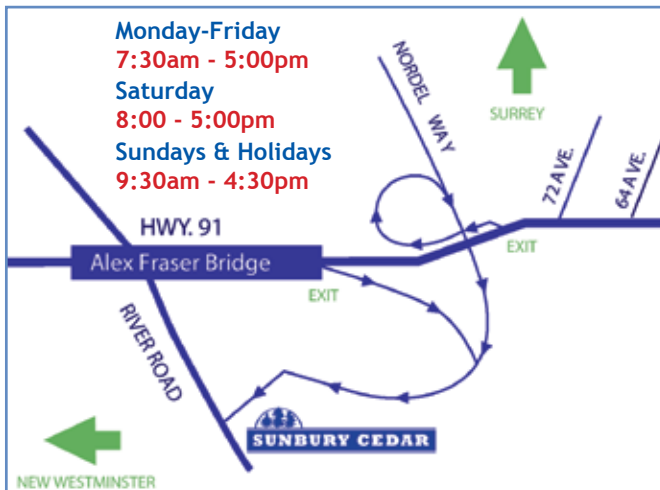

GS GATE

GS-4
39" W x 44" H
\$59.99 ea

GS-5
39" H x 56" H
\$69.99 ea

GS-6
39" W x 68" H
\$79.99 ea

ARBOUR GATE

39" W x 56" H
\$77.95 ea

Monday-Friday
7:30am - 5:00pm
Saturday
8:00 - 5:00pm
Sundays & Holidays
9:30am - 4:30pm